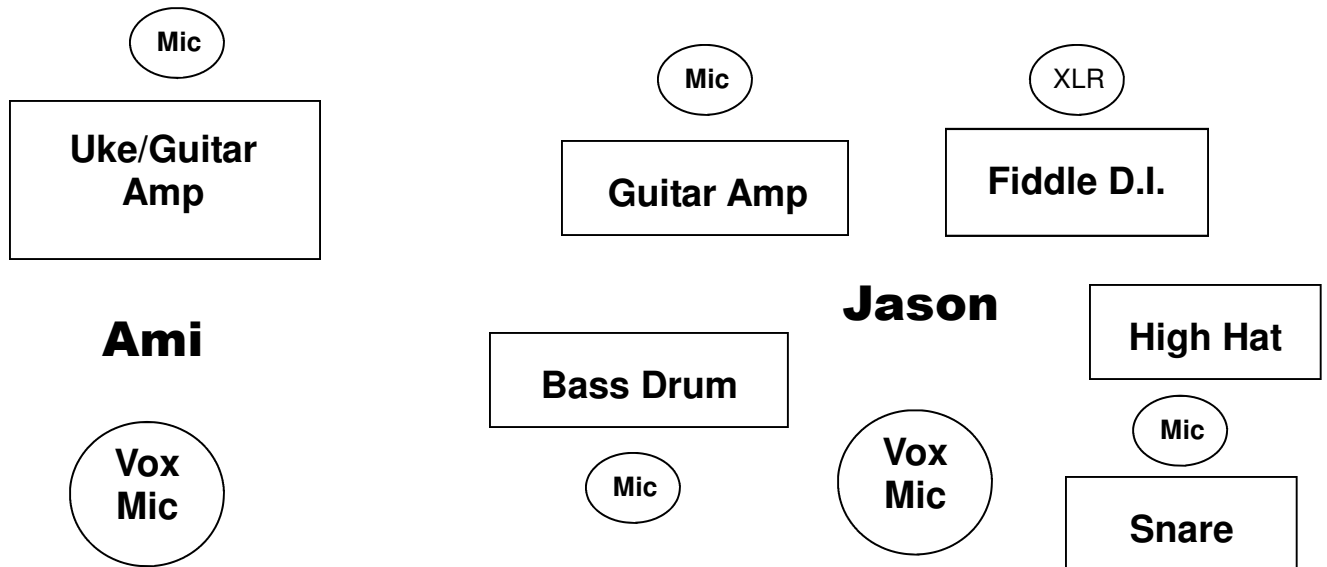

MAD TEA PARTY STAGE PLOT 2009

Audience

| # | Instrument | Mic/D.I. | Stand/Line | We Supply |
|---|-----------------|----------|------------|-----------|
| 1 | Ami Vox | Mic | Boom Stand | Mic |
| 2 | Jason Vox | Mic | Boom Stand | Mic |
| 3 | Ukulele/Guitar | Mic | Stand | Amp |
| 4 | Electric Guitar | Mic | Stand | Amp |
| 5 | Fiddle | D.I. | XLR | |
| 6 | Hi Hat/Snare | Mic | Stand | |
| 7 | Bass Drum | Mic | Stand | |