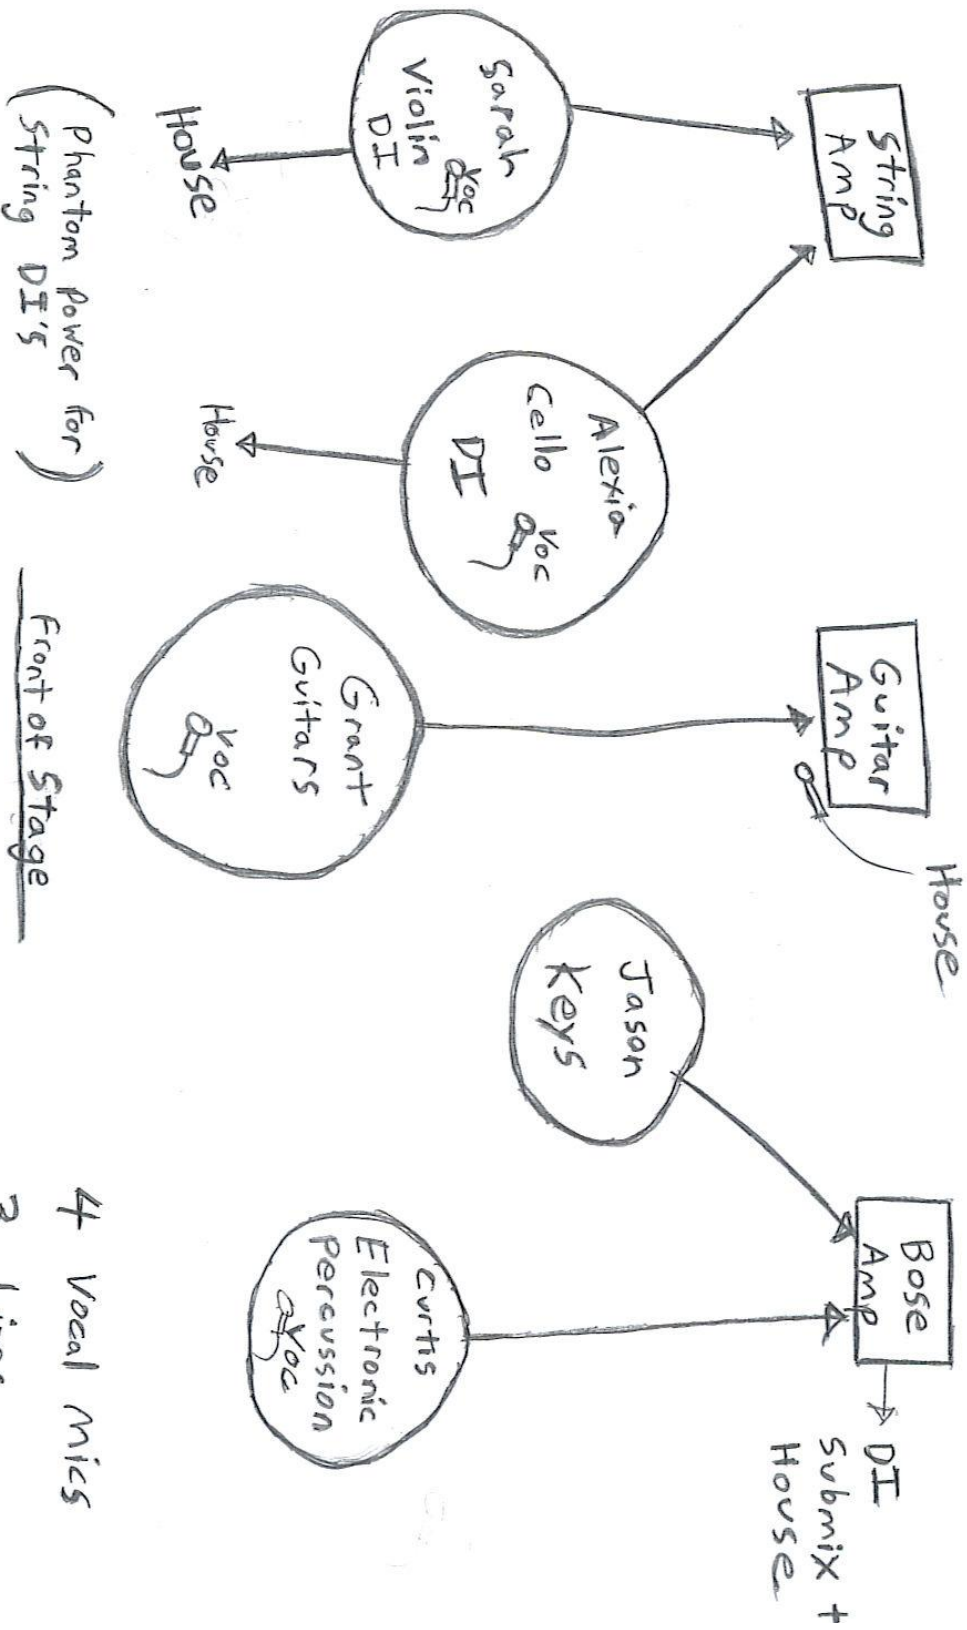

# Shortwave Society

## stage plot

- 4 Vocal Mics
- 3 Lines
- 1 Guitar Mic